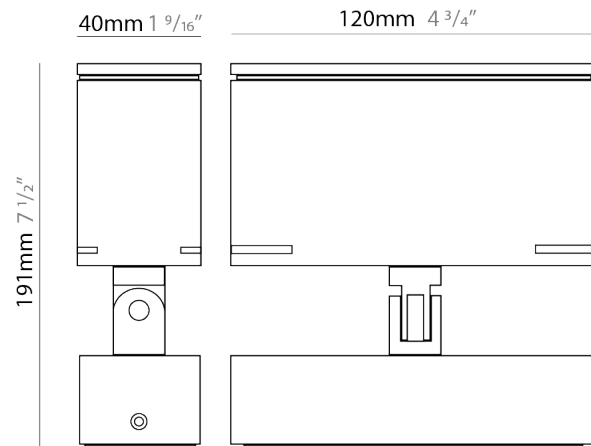

PROJECT _____
TYPE _____
SPECIFIER _____
QUANTITY _____
DATE _____

TARGET SURFACE

E9F232- _____ - _____
base number   Finish   Lens
                         Options   Options

1. To build a product code in our configurator select the specify button on the base model # product page
2. To build a manual product code on this datasheet choose from the options listed below in blue font and add the suffix to the base model #

GENERAL

Series: Target
Brand: Platek
Division: Exterior
Mounting Type: Surface
Mounting Location: Above Ground
Subcategory: Flood

PHYSICAL

Shape: Rectangle
Length (mm): 120
Length (in): 4 ¾
Width (mm): 40
Width (in): 1 ⅞
Height (mm): 191
Height (in): 7 ½
Light Distribution: Adjustable / Direct
Screws: A4 stainless steel
Diffuser: Clear tempered glass
Fixture Finish: [BLK / WHI / GRY / COR / ANT / BRZ](#)
Fixture Material: Aluminum Die Cast
Cable Details: 2000mm Cable

ELECTRICAL

Lamp Type: LED
Total Output Wattage (W): 8
Dimming: DMX
Driver Included: No
Driver Location: Remote
Driver Type: Constant Current - Universal
Driver Class: Class 2
Input Voltage (V): 120 - 277
Constant Current (MA): 700

LED

Number of LEDs: 4
Color Temperature (°K): RGBW
CRI: >80 CRI
Lamp Life (hrs): 60000
Special LEDs offerings: RGBW

OPTICAL

Optic°: [9 / 24 / 48 / ELL](#)
Adjustability: Tilt 90°

RATINGS AND CERTIFICATIONS

Certified By: Certified for North American Standards
IP rating: IP66
IK Rating: IK08
Bug Rating: B3 U0 G0