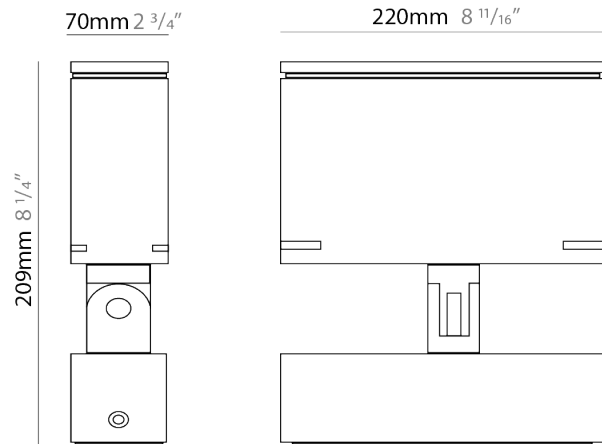

PROJECT
TYPE
SPECIFIER
QUANTITY
DATE

TARGET SURFACE

E9F234- -
base number   Finish   Lens
                         Options   Options

1. To build a product code in our configurator select the specify button on the base model # product page
2. To build a manual product code on this datasheet choose from the options listed below in blue font and add the suffix to the base model #

GENERAL

Series: Target
Brand: Platek
Division: Exterior
Mounting Type: Surface
Mounting Location: Above Ground
Subcategory: Flood

PHYSICAL

Shape: Rectangle
Length (mm): 220
Length (in): 8 11/16
Width (mm): 70
Width (in): 2 3/4
Height (mm): 213
Height (in): 8 3/8
Light Distribution: Adjustable / Direct
Screws: A4 stainless steel
Diffuser: Clear tempered glass
Fixture Finish: [BLK / WHI / GRY / COR / ANT / BRZ](#)
Fixture Material: Aluminum Die Cast
Cable Details: 2000mm Cable

ELECTRICAL

Lamp Type: LED
Total Output Wattage (W): 32
Dimming: DMX
Driver Included: No
Driver Location: Remote
Driver Type: Constant Current - Universal
Driver Class: Class 2
Input Voltage (V): 120 - 277
Constant Current (MA): 700

LED

Number of LEDs: 16
Color Temperature (°K): RGBW
CRI: >80 CRI
Lamp Life (hrs): 60000
Special LEDs offerings: RGBW

OPTICAL

Optic°: [9 / 24 / 48 / ELL](#)
Adjustability: Rotational 330°; Tilt 90°

RATINGS AND CERTIFICATIONS

Certified By: Certified for North American Standards
IP rating: IP66
IK Rating: IK08
Bug Rating: B2 U0 G0