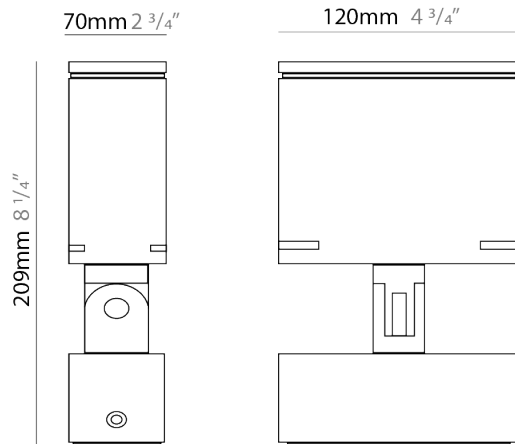

1. To build a product code in our configurator select the specify button on the base model # product page
2. To build a manual product code on this datasheet choose from the options listed below in blue font and add the suffix to the base model #

GENERAL

Series: Target
Brand: Platek
Division: Exterior
Mounting Type: Surface
Mounting Location: Above Ground
Subcategory: Flood

PHYSICAL

Shape: Rectangle
Length (mm): 120
Length (in): 4 3/4
Width (mm): 70
Width (in): 2 3/4
Height (mm): 213
Height (in): 8 3/8
Light Distribution: Adjustable / Direct
Screws: A4 stainless steel
Diffuser: Clear tempered glass
Fixture Finish: BLK / WHI / GRY / COR / ANT / BRZ
Fixture Material: Aluminum Die Cast

ELECTRICAL

Lamp Type: LED
Input Wattage (W): 20
Total Output Wattage (W): 16
Dimming: Non-Dimmable
Driver Included: Yes
Driver Location: Integrated
Driver Type: Constant Current - 120Vac
Driver Class: Class 2
Input Voltage (V): 120 - 277
Constant Current (mA): 700
Upon Request: Integral: Phase dimming 120Vac / Non-dimming 120/277Vac / Remote: 0-10Vdc dimming

LED

Number of LEDs: 8
Color Temperature (°K): 3000 / 4000
Max. Delivered Lumen (lm): 1615 / 1680
Nominal Lumen (lm): 2000 / 2080
CRI: >80 CRI
Lamp Life (hrs): 60000

OPTICAL

Optic°: 9 / 24 / 48 / ELL
Adjustability: Rotational 330°; Tilt 90°

RATINGS AND CERTIFICATIONS

Certified By: Certified for North American Standards
IP rating: IP66
IK Rating: IK08
Bug Rating: B2 U0 G0